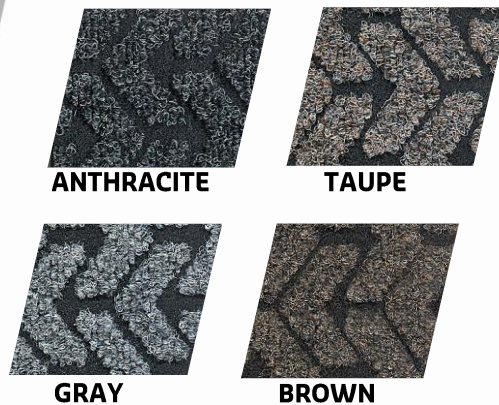

*Tire-Track™ is an effective investment for heavy traffic areas!*

- Intelligent solution to reduce maintenance costs and protect floors
- As a Performance Collection mat, this premium product will gather pounds of dirt and will not let you down!
- Life span five times longer than our standard Classic Collection mats

**TIRE-TRACK™ APPLICATIONS**

For interior areas with heavy traffic over 1,500 persons per day. e.g.: University, Airport, Hospital, Large retail store, Shopping mall, School

**FEATURES**

- Industrial strength carpet that can hold up to 2 gallons of liquid per square yard
- Unique pattern offers effective scraping action and long lasting appearance
- ThermoFlex™ vinyl backing offers superior floor protection
- Bi-level pattern with heavy pile surface

Compare Tire-Track™ to other Crown products:

| AVAILABILITY                    |          |
|---------------------------------|----------|
| STANDARD SIZES                  | ROLLS    |
| 2' X 3'                         | 3' X 60' |
| 3' X 4'                         | 4' X 60' |
| 3' X 5'                         | 6' X 60' |
| 3' X 6'                         |          |
| 3' X 10'                        |          |
| 4' X 6'                         |          |
| 4' X 8'                         |          |
| 4' X 10'                        |          |
| CUSTOM CUTS                     |          |
| Available                       |          |
| USE AND CARE                    |          |
| Vacuum and hot water extraction |          |